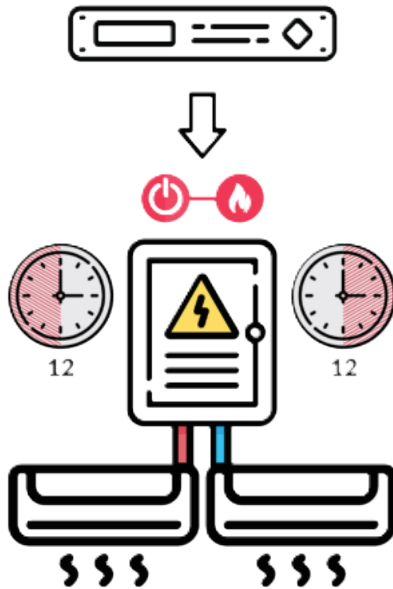

KK 102

Air Conditioner Control & Co-Aging Unit C€

It enables 2 separate air conditioners to be operated sequentially at intervals of 12 hours a day. In the event that an air conditioner that must operate during the operating time interval fails or the system room cannot be cooled within the defined intervals, it also activates the standby air conditioner, enabling both air conditioners to be operated together and deactivating the backup air conditioner again when the system room temperature falls within the defined range.

In case of fire, the circulation in the room is stopped by ensuring that both air conditioners are completely turned off. In this way, the fire can be extinguished in a shorter time.

It is recommended for Split air conditioners with and air conditioners having Auto-restart feature.

DIMENSIONS

Width : 40 cm

Height : 40 cm

Depth : 20 cm

MOUNTING

Wall Mount

MONITORING & MANAGEMENT SOFTWARE

Sensaway Monitoring & Management Software